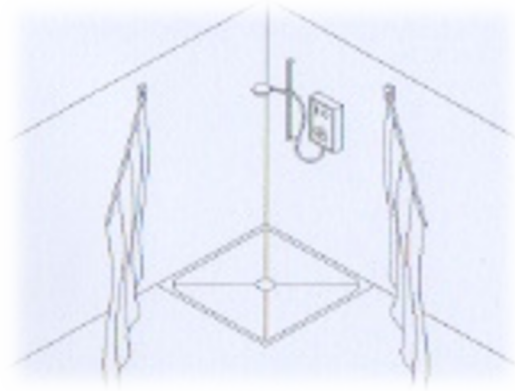

Hoist Accessible Shower Curtain

Key Benefits

- Allows Hoist Travel Through
- Split Section/Smooth Action
- Including Washable Curtain
- Rust Resistant / Light Weight
- Onsite Bespoke Adaption.
- Privacy For End User