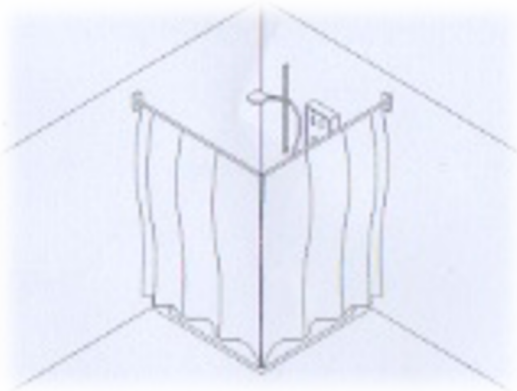

Hoist Accessible Shower Curtain

Key Benefits

- Allows Hoist Travel Through
- Split Section/Smooth Action
- Including Washable Curtain
- Rust Resistant / Light Weight
- Onsite Bespoke Adaption.
- Privacy For End User