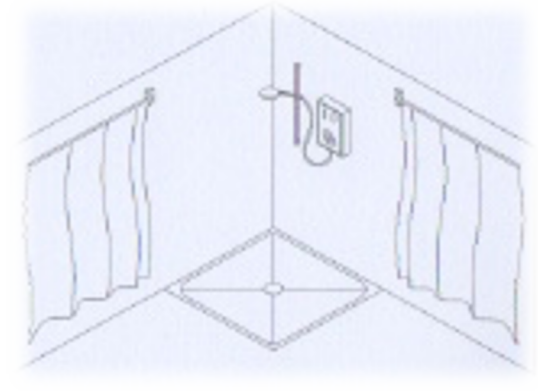

Hoist Accessible Shower Curtain

Key Benefits

- Allows Hoist Travel Through
- Split Section/Smooth Action
- Including Washable Curtain
- Rust Resistant / Light Weight
- Onsite Bespoke Adaption.
- Privacy For End User